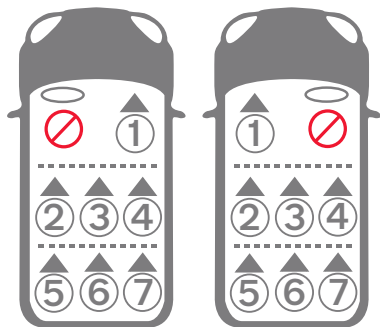

Vehicle fitting information

This is an “i-Size” Enhanced Child Restraint System. It is approved according to UN Regulation No.129, for use in, i-Size compatible vehicle seating positions as indicated by vehicle manufacturers in the vehicle users’ manual.

This is an Universal Belted Enhanced Child Restraint System. It is approved according to UN Regulation No.129, for use primarily in “Universal seating positions” as indicated by vehicle manufacturers in the vehicle users’ manual.

It is suitable to fit into seat positions in most cars. The numbers on the diagram below correspond with the vehicle fitting positions listed in the following pages.

Before you purchase the vehicle, check that it is equipped with the appropriate anchorages.

ALWAYS give priority to the rear seats of your vehicle.

DO NOT use the rearward facing enhanced child restraint systems in seating positions where there is an active frontal airbag installed.

- Your child restraint can be fitted
- ✗ Your child restraint can not be fitted

If your vehicle is not listed in this manual or it is not marked with either a ● or ✗ then please refer to your vehicle’s handbook or contact the manufacturer for further information. Seat positions in other cars may also be suitable to accept the child restraint. If in doubt, consult either the enhanced child restraint system manufacturer or the retailer.

* NO SIP: side impact protection wings closed

** With SIP: side impact protection wings open